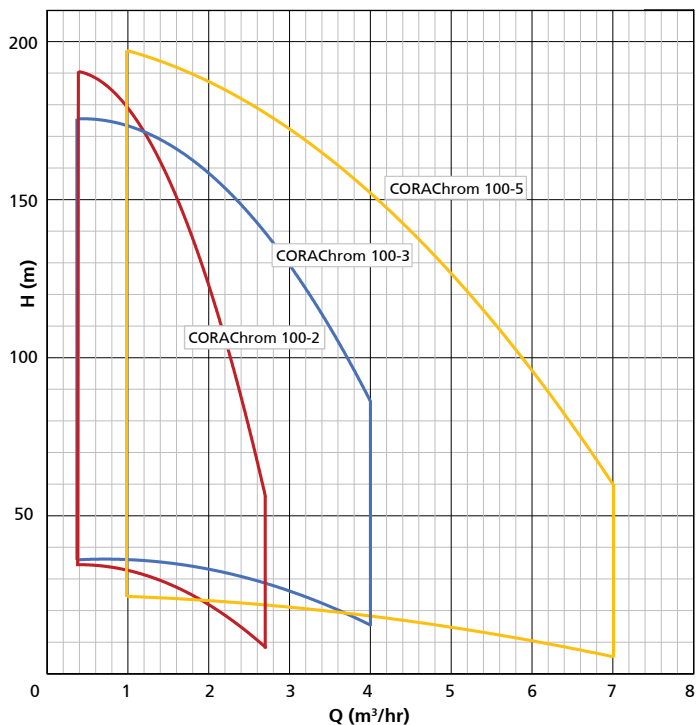

Further, with KSB AC motor specially tuned for solar pumping application, these flawless pumps ensure that you get the maximum liters of water per Watt peak (Wp) and tirelessly work even under low sun intensity.

Salient Features

- Low-noise operation
- Sturdy suction casing and non-return valve made of investment cast Stainless Steel
- Protected against thrust reversal
- Standard design made of high-grade Stainless Steel
- Easy to assemble and dismantle
- Consistently high efficiencies
- Fitted with Low-loss non-return valve
- Rewindable KSB motors (UMA motors)
- Motor suitable for solar power inputs (available on request)

Applications

- Handling clean or slightly contaminated water
- Domestic water supply, water supply systems
- General irrigation and spray irrigation systems
- Industrial water supply
- Lowering and maintaining groundwater levels
- Pressure boosting
- Cooling circuits

Technical data (50 Hz)

Max. flow rate	79 m³/h
Max. head	520 m
Max. speed	2900 rpm
Power rating	up to 22.5 kW (30hp)

Materials

Completely made of Stainless Steel; CrNi Steel (1.4301/AISI 304)

Family Curves - 2900 rpm (50 Hz)

CORACHrom 100 (4")