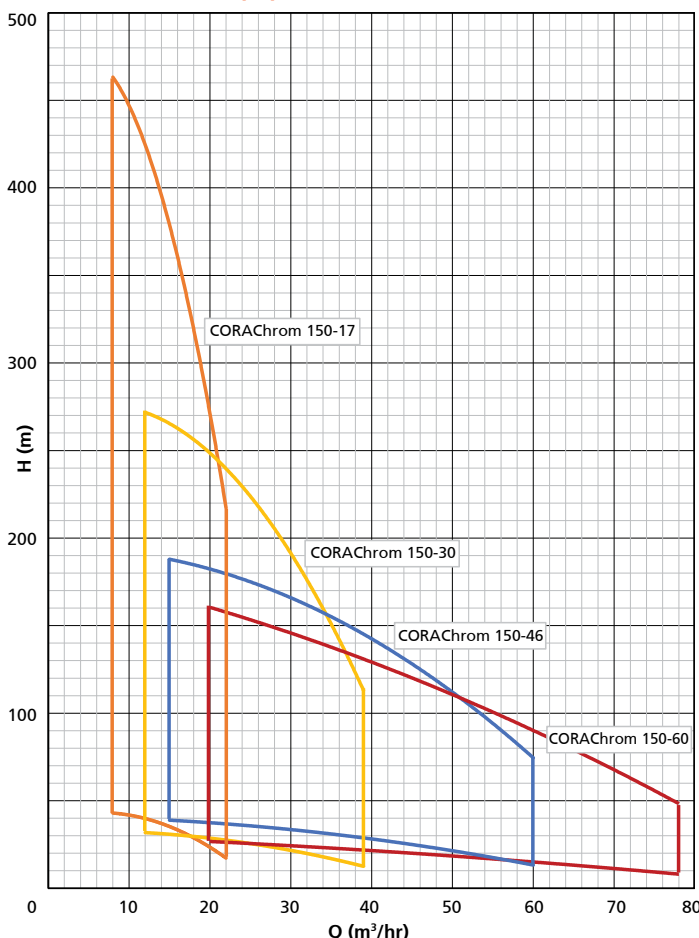

CORACHrom 150 (6")

Subject to technical modification without prior notice.

KSB Limited
Standard Pumps Division
Plot No. E-3 & E-4, MIDC Sinnar, Nashik - 422 113.
Tel.: +91-2551-230252 / 253, 229700 www.ksbindia.co.in

Our toll free no : 1800 233 1299
(Mon-Sat. 8am to 10pm)

Mktg. Services /09-18/200